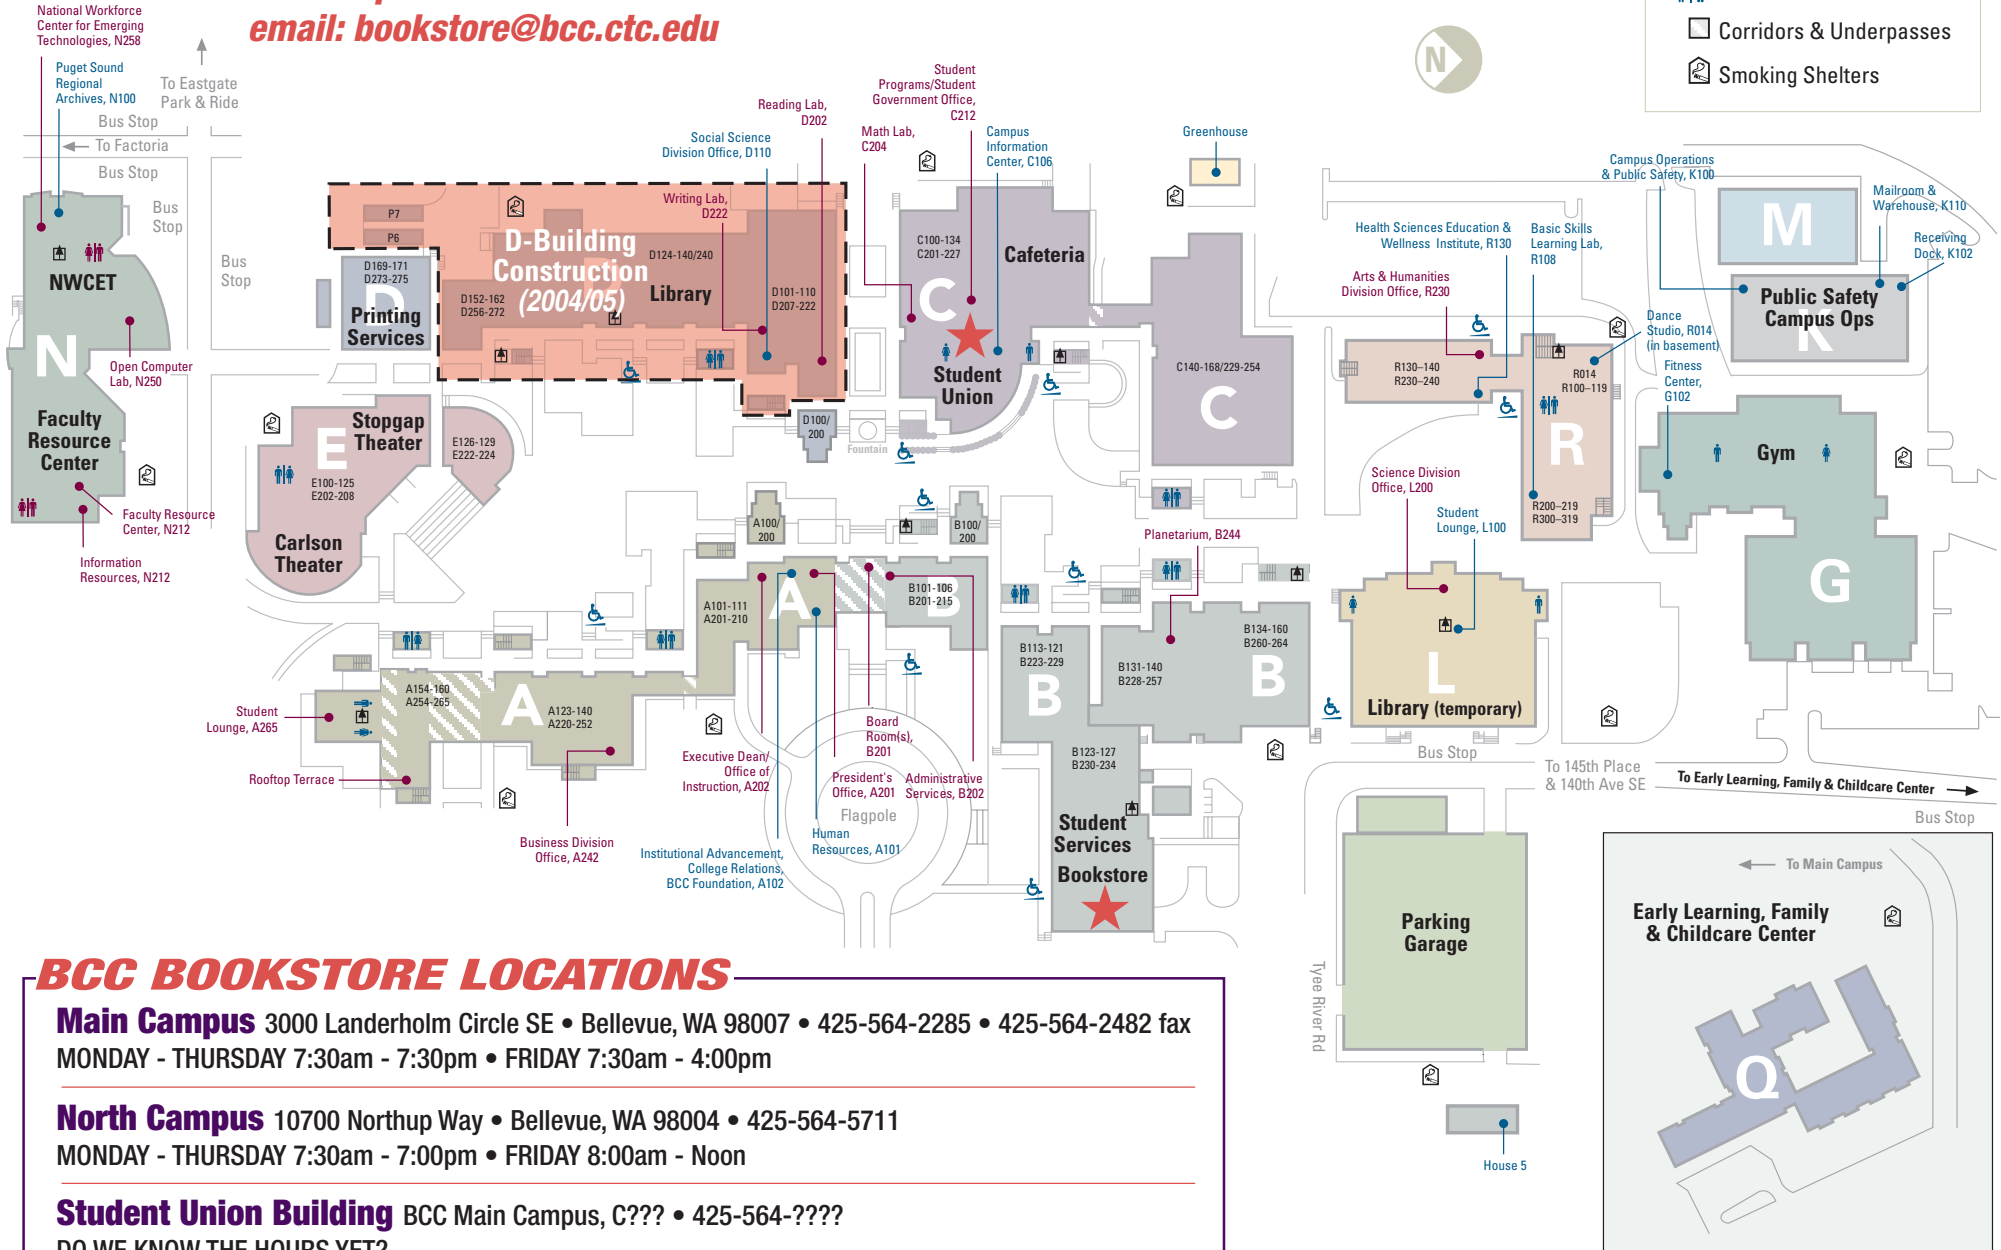

Bellevue Community College

BOOKSTORE LOCATION MAP

web: <http://bookstore.bcc.ctc.edu>

email: bookstore@bcc.ctc.edu

LEGEND

- Elevator
- Staircase
- Access Ramp
- Public Restrooms
- Corridors & Underpasses
- Smoking Shelters

BCC BOOKSTORE LOCATIONS

Main Campus 3000 Landerholm Circle SE • Bellevue, WA 98007 • 425-564-2285 • 425-564-2482 fax
 MONDAY - THURSDAY 7:30am - 7:30pm • FRIDAY 7:30am - 4:00pm

North Campus 10700 Northup Way • Bellevue, WA 98004 • 425-564-5711
 MONDAY - THURSDAY 7:30am - 7:00pm • FRIDAY 8:00am - Noon

Student Union Building BCC Main Campus, C??? • 425-564-????
 DO WE KNOW THE HOURS YET?